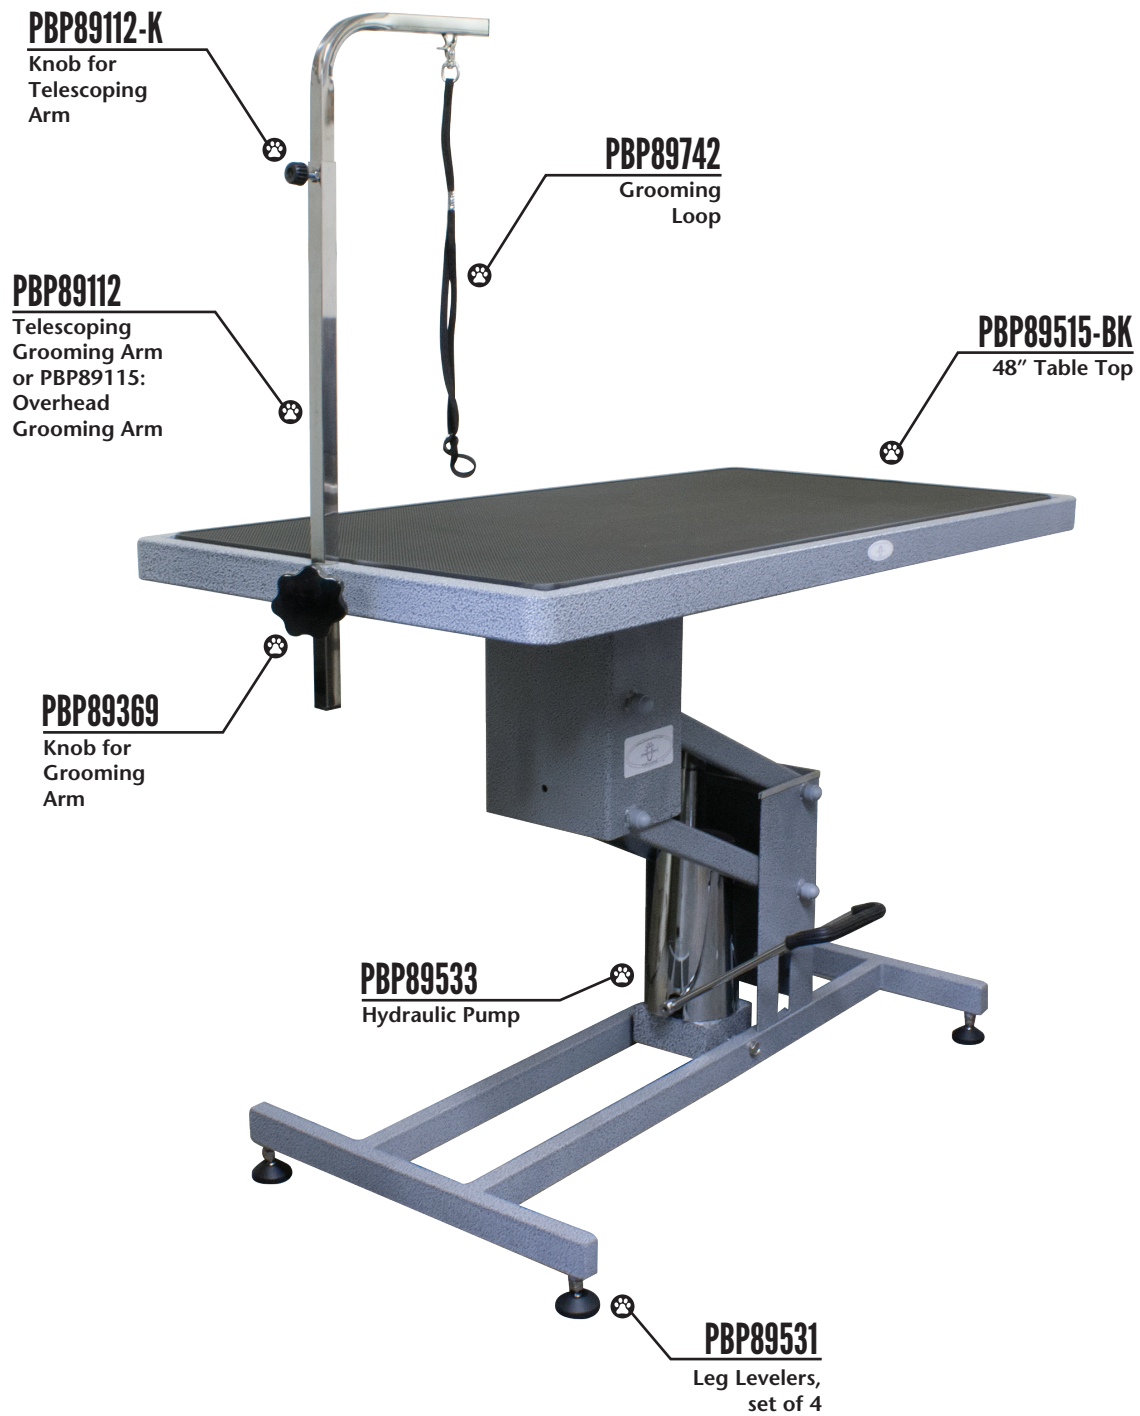

# PBP89321 Replacement Parts

## If Table does not go up or down

- Send (Hydraulic Pump) **PBP89533**

## If grooming arm does not stay secure

- Send (Grooming Arm Knob, triangle) **PBP89369** and a (Rethreading tool) **TBL-TAP**