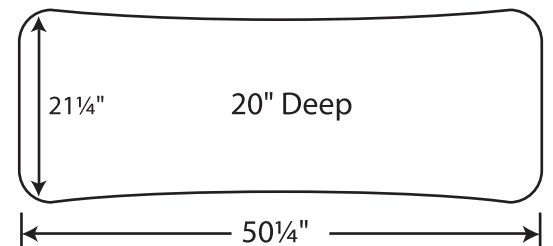

Inside Dimensions

© 2020 Ryan's Pet Supplies, Phoenix, AZ
Manufactured in China